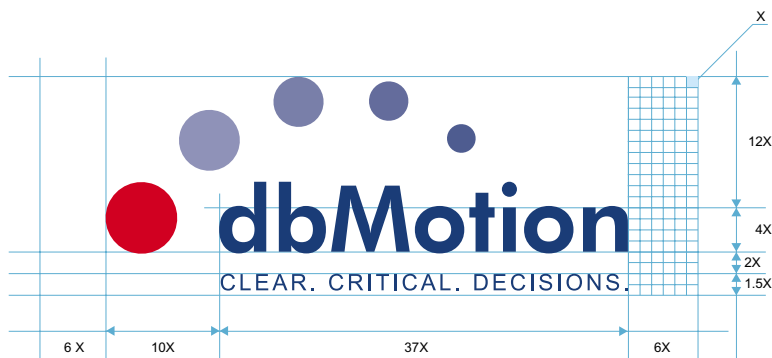

1 4-color Process: CMYK

2 1-color: Blue

3 1-color: Black

4 1-color: Reverse white out of solid

CMYK / PANTONE

Logo Construction and Safe Zone

Print interpretation of the color palette (CMYK/PANTONE/RGB)

CMYK