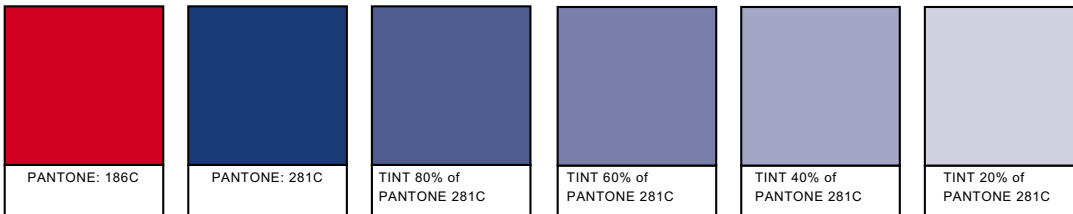

Print interpretation of the color palette (CMYK/PANTONE/RGB)

CMYK

PANTONE

RGB

Secondary Palette

This palette is recommended for ongoing use in dbMotion promotional and collateral materials.

CMYK

RGB