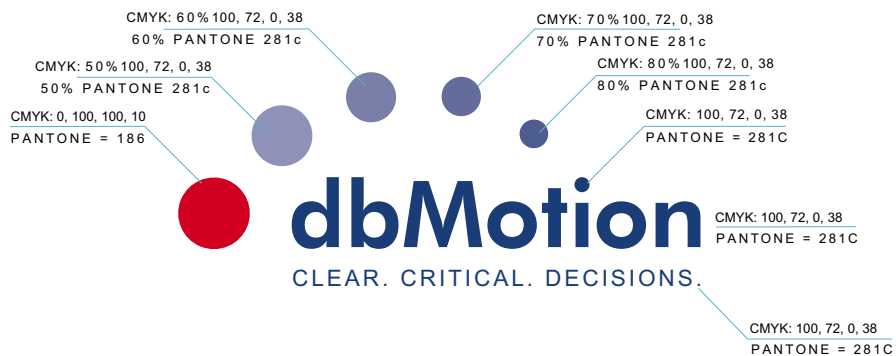

1 4-color Process: CMYK

2 1-color: Blue

3 1-color: Black

4 1-color: Reverse white out of solid

CMYK / PANTONE

Logo Construction and Safe Zone

Print interpretation of the color palette (CMYK/PANTONE/RGB)

CMYK